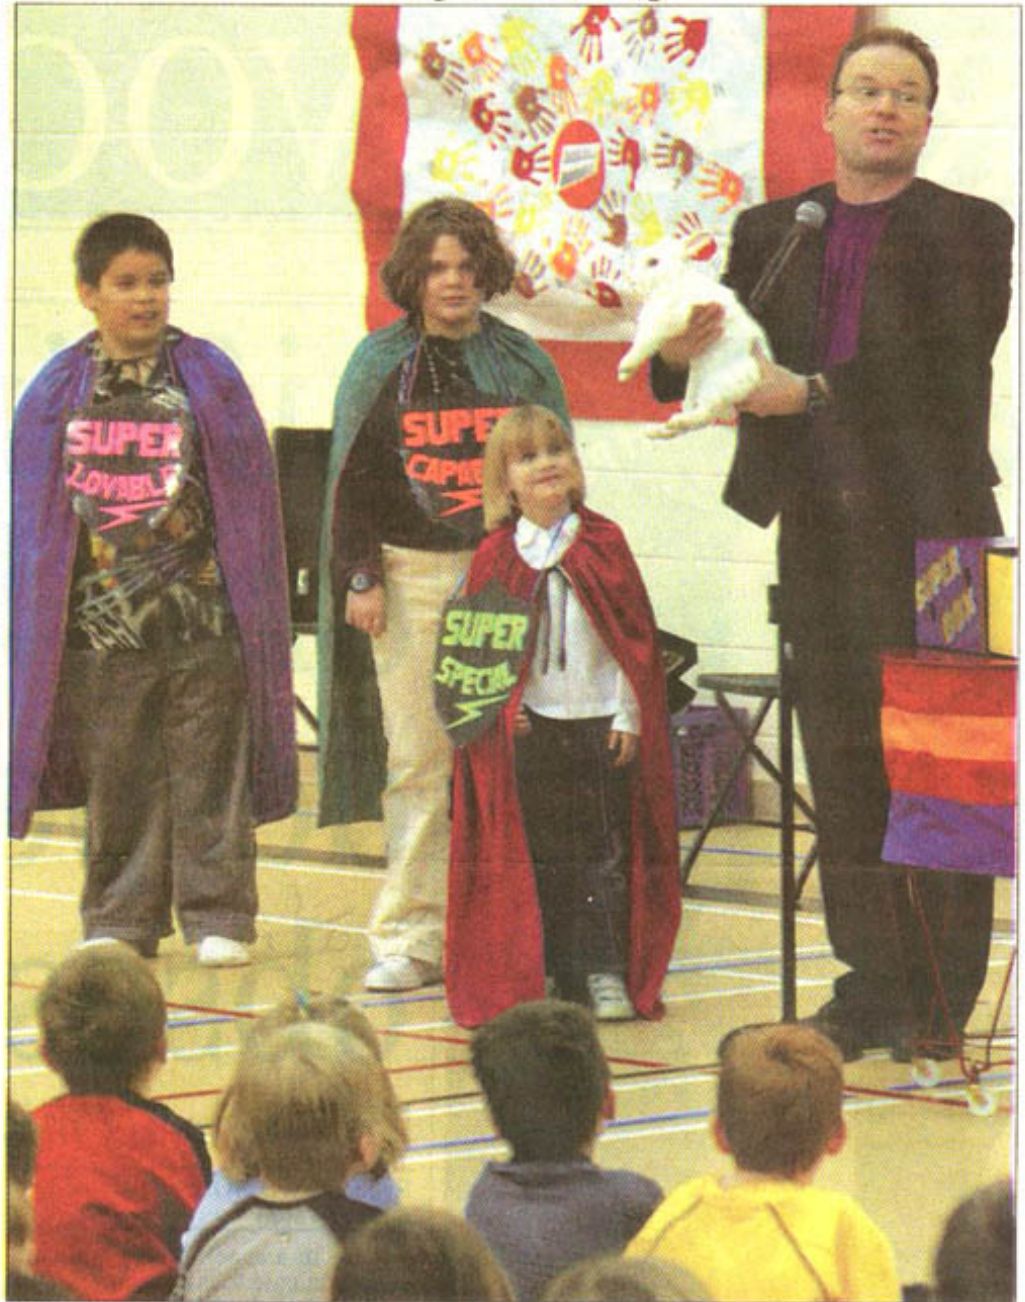

## Magic of caring

Photo by SHAWN McDONALD/Advocate staff

**S**teve Harmer involves Grade 5 student James Haro from Joseph Welsh Elementary, left, and Grade 4 student Jean Hall, middle, and kindergarten student Emma Barschel, right, both from Mattie McCullough Elementary, in his Courage, Character and Caring Magic show at Mattie McCullough Elementary School on Wednesday morning. Harmer presented his show to 469 kindergarten to Grade 5 students from the two Red Deer schools. Harmer, a former principal from Calgary, has done more than 780 performances of his magic show over the last four years. He wishes to offer encouragement and hope to the kids he visits.